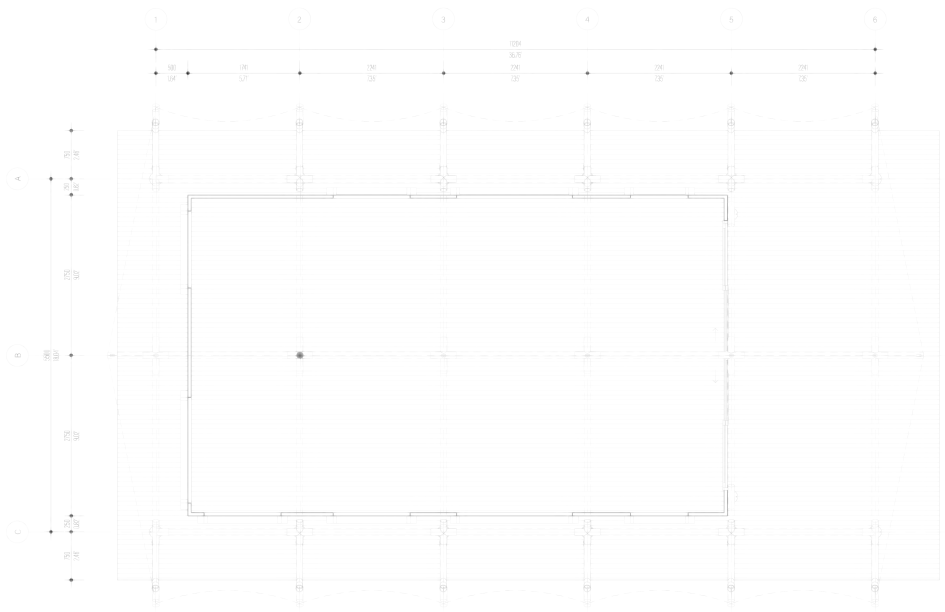

Curtains

Square tubing, body poles & webbing straps

Standard Size

8.4 m x 5 m - 42 m²

27.6 ft x 16.4 ft - 452.1 ft²

Standard Floor Plan

Layout 1

Layout 2