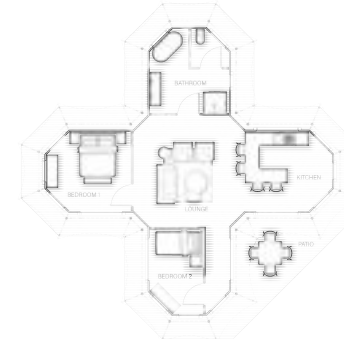

Square tubing, body poles & webbing straps

Standard Size

12.2 m x 12.2 m - 69.6 m²

40.1 ft x 40.1 ft - 748.8 ft²

Standard Floor Plan

Layout 1

Layout 2

Layout 3