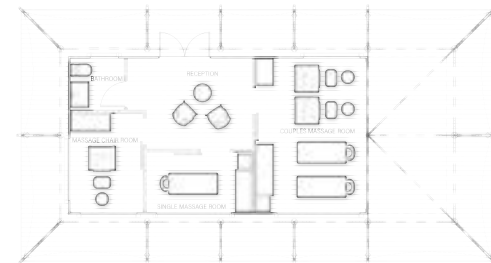

Curtains

Square tubing, body poles & webbing straps

Standard Size

3.4 m x 3.4 m - 11.2 m²

5.4 m x 5.4 m - 28.6 m²

11 ft x 11 ft - 120.8 ft²

17.6 ft x 17.6 ft - 308.9 ft²

Standard Floor Plan

9.5 m x 5 m - 47.5 m²

31.2 ft x 16.4 ft - 511.3 ft²

Standard Floor Plan

Layout 1

Layout 2

Layout 3

Luxury Tent Range

Jabulela

Standard Size

13.2 m x 8 m - 63.1 m²

43.3 ft x 26.1 ft - 678.7 ft²

Factory Photo, South Africa

Standard Floor Plan

Layout 1

Layout 2

Layout 3