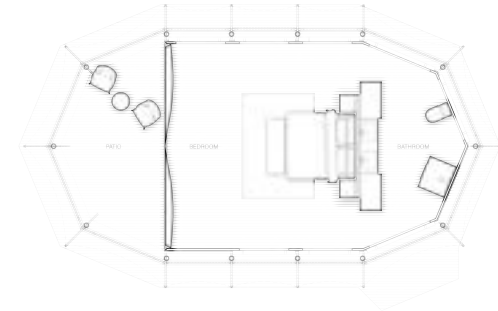

Standard Floor Plan

Layout 1