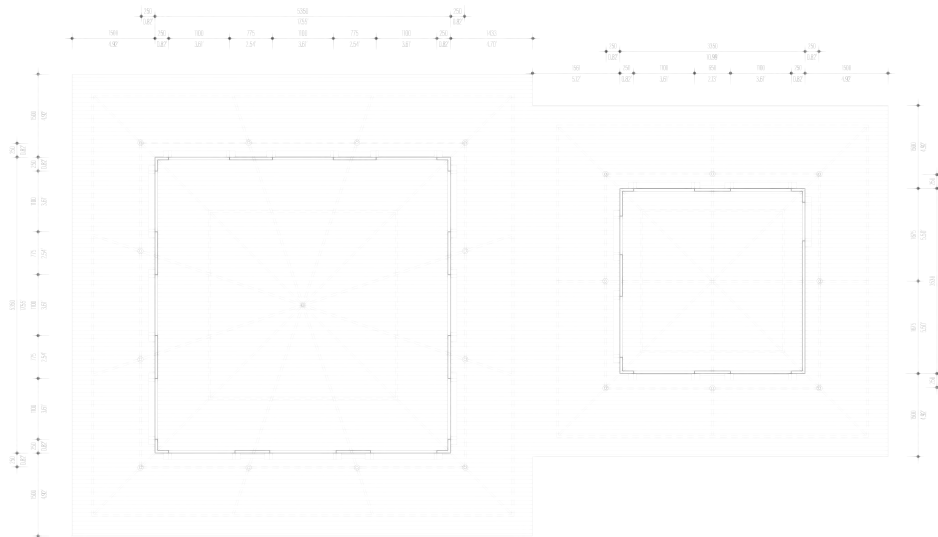

Curtains

Square tubing, body poles & webbing straps

Standard Size

3.4 m x 3.4 m - 11.2 m²

5.4 m x 5.4 m - 28.6 m²

11 ft x 11 ft - 120.8 ft²

17.6 ft x 17.6 ft - 308.9 ft²

Standard Floor Plan