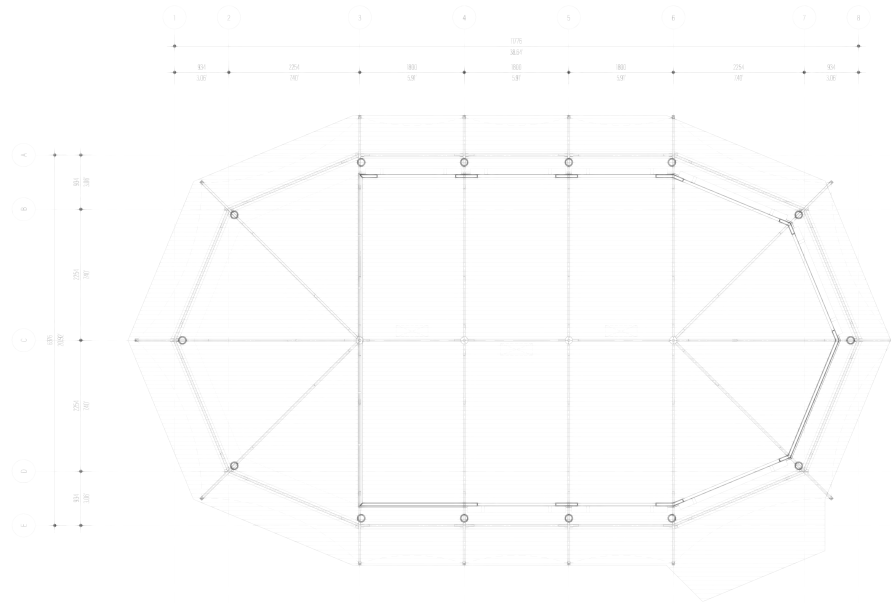

PVC flysheet

550 gsm Ripstop Canvas tent body

Inner ceiling

Curtains

Square tubing, body poles & webbing straps

Standard Size

8.3 m x 5.7 m - 42 m²

27.1 ft x 18.7 ft - 455.2 ft²