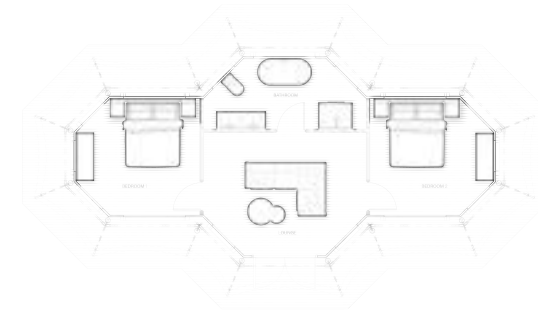

Curtains

Square tubing, body poles & webbing straps

Standard Size

3.4 m x 3.4 m - 11.2 m²

5.4 m x 5.4 m - 28.6 m²

11 ft x 11 ft - 120.8 ft²

17.6 ft x 17.6 ft - 308.9 ft²

Standard Floor Plan

Inner ceiling

Curtains

Square tubing, body poles & webbing straps

Standard Size

12.2 m x 5.8 m - 49 m²

40.8 ft x 19.1 ft - 525.5 ft²

Standard Floor Plan

Layout 1