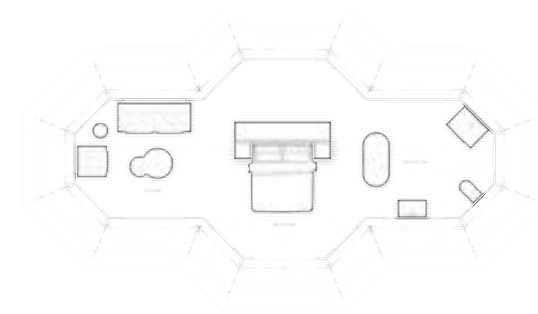

Inner ceiling

Curtains

Square tubing, body poles & webbing straps

Standard Size

12.2 m x 5.8 m - 49 m²

40.8 ft x 19.1 ft - 525.5 ft²

Standard Floor Plan

Layout 1