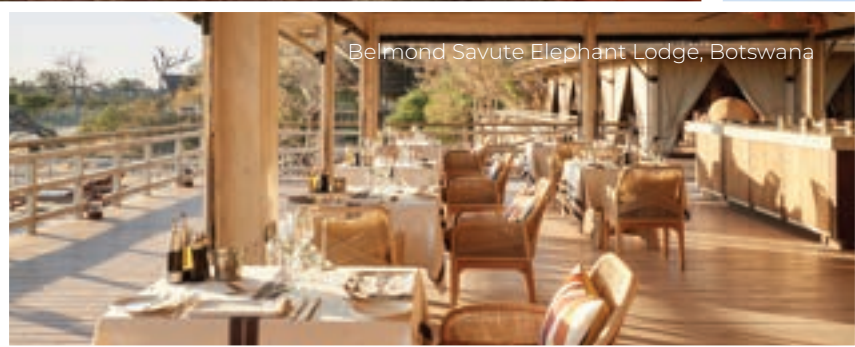

Bespoke Designs

Particularly designed and truly made for the wild

The Elephant Camp
Victoria Falls, Zimbabwe

The Elephant Camp
Victoria Falls, Zimbabwe

Wolwedan Dune Camp, Namibia

Belmond Savute Elephant Lodge, Botswana