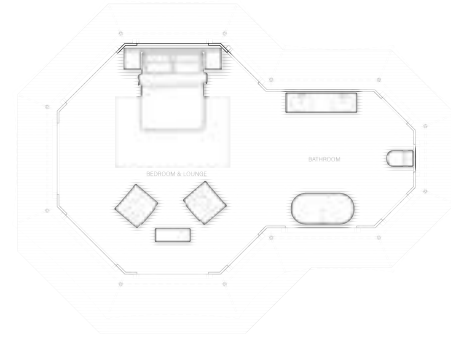

Curtains

Square tubing, body poles & webbing straps

Standard Size

3.4 m x 3.4 m - 11.2 m²

5.4 m x 5.4 m - 28.6 m²

11 ft x 11 ft - 120.8 ft²

17.6 ft x 17.6 ft - 308.9 ft²

Standard Floor Plan

Standard Size

9 m x 5.8 m - 38.4 m²

29.6 ft x 19.1 ft - 413.7 ft²

Standard Floor Plan

Layout 1

Layout 2

Layout 3

Luxury Tent Range