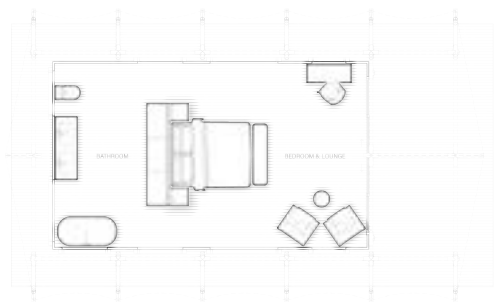

Standard Size

13.2 m x 8 m - 63.1 m²

43.3 ft x 26.1 ft - 678.7 ft²

Factory Photo, South Africa

Standard Floor Plan

Layout 1

Layout 2

Layout 3

Curtains

Square tubing, body poles & webbing straps

Standard Size

8.4 m x 5 m - 42 m²

27.6 ft x 16.4 ft - 452.1 ft²

Standard Floor Plan

Layout 1

Layout 2