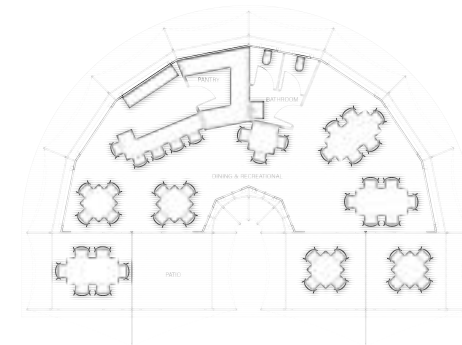

Curtains

Square tubing, body poles & webbing straps

Standard Size

3.4 m x 3.4 m - 11.2 m²

5.4 m x 5.4 m - 28.6 m²

11 ft x 11 ft - 120.8 ft²

17.6 ft x 17.6 ft - 308.9 ft²

Standard Floor Plan

9.5 m x 5 m - 47.5 m²

31.2 ft x 16.4 ft - 511.3 ft²

Standard Floor Plan

Layout 1

Layout 2

Layout 3

Luxury Tent Range

Jabulela

Standard Size

13.2 m x 8 m - 63.1 m²

43.3 ft x 26.1 ft - 678.7 ft²

Factory Photo, South Africa

Standard Floor Plan

Layout 1

Layout 2

Layout 3

Curtains

Square tubing, body poles & webbing straps

Standard Size

8.4 m x 5 m - 42 m²

27.6 ft x 16.4 ft - 452.1 ft²

Standard Floor Plan

Layout 1

Layout 2