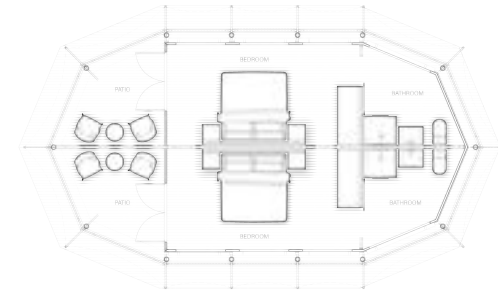

Standard Floor Plan

Layout 2