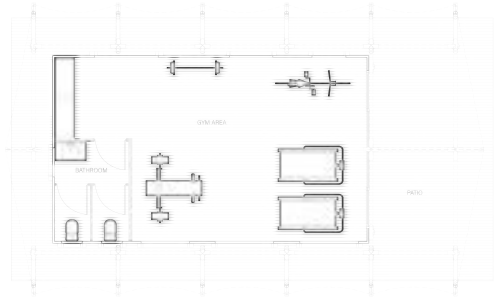

Standard Size

13.2 m x 8 m - 63.1 m²

43.3 ft x 26.1 ft - 678.7 ft²

Factory Photo, South Africa

Standard Floor Plan

Layout 1

Layout 2

Layout 3

Curtains

Square tubing, body poles & webbing straps

Standard Size

8.4 m x 5 m - 42 m²

27.6 ft x 16.4 ft - 452.1 ft²

Standard Floor Plan

Layout 1

Layout 2

Inner ceiling

Curtains

Square tubing, body poles & webbing straps

Standard Size

8.4 m x 5 m - 42 m²

27.6 ft x 16.4 ft - 452.1 ft²

Standard Floor Plan

Layout 1