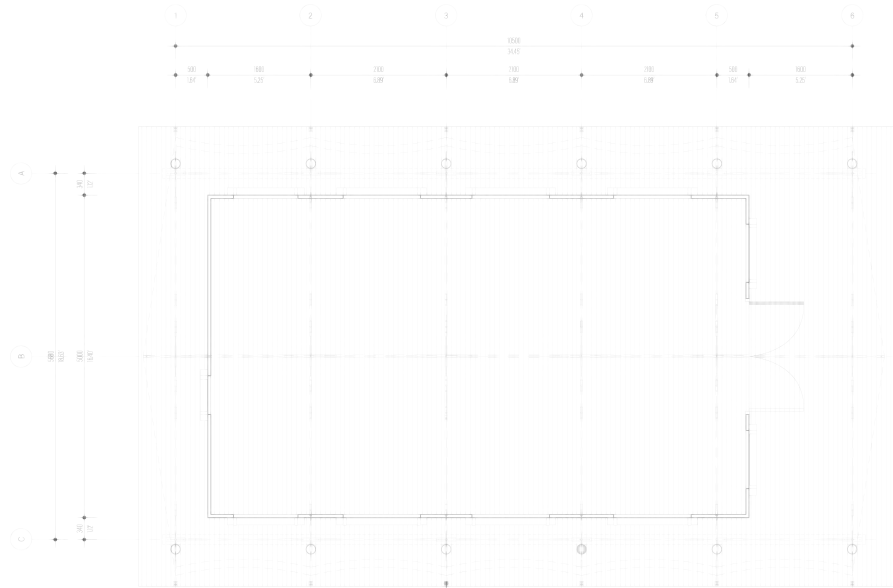

Inner ceiling

Curtains

Square tubing, body poles & webbing straps

Standard Size

8.4 m x 5 m - 42 m²

27.6 ft x 16.4 ft - 452.1 ft²

Standard Floor Plan

Layout 1