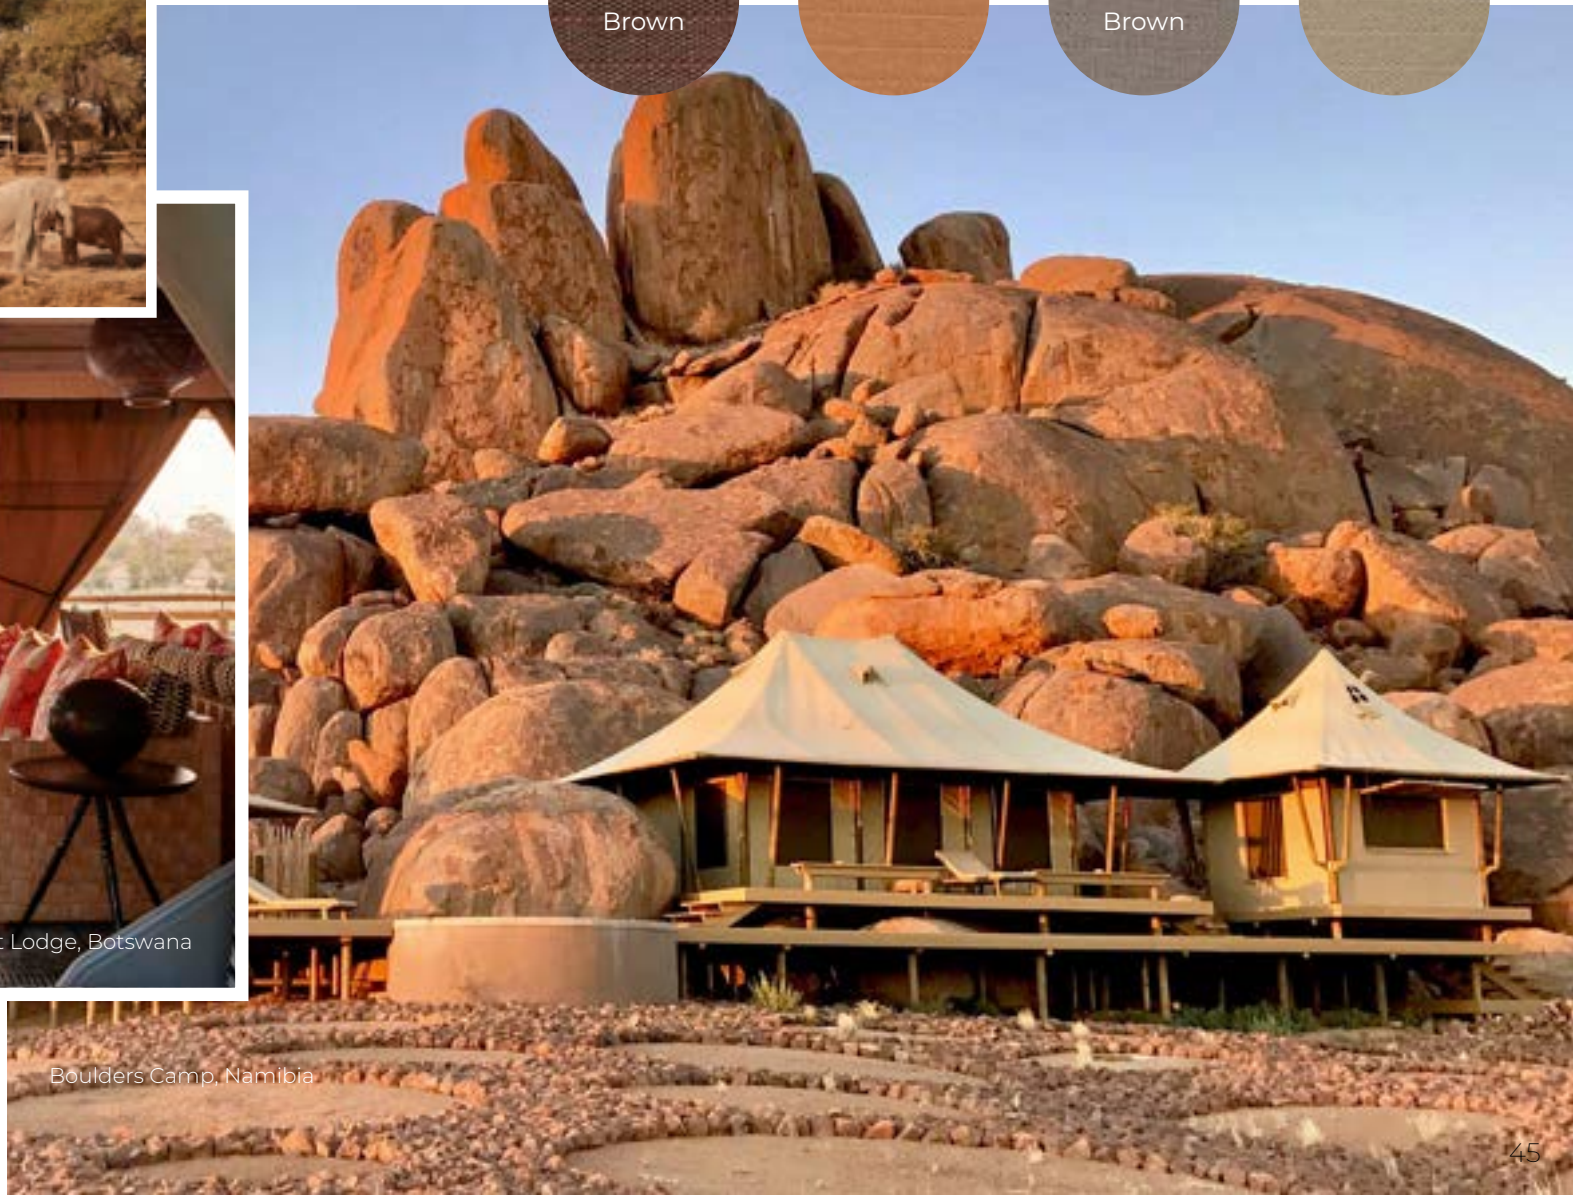

Belmond Savute Elephant Lodge, Botswana

Sand

Navy

Dove Grey

Boulders Camp, Namibia

Chocolate Brown

Rust

Autumn Brown

Sand