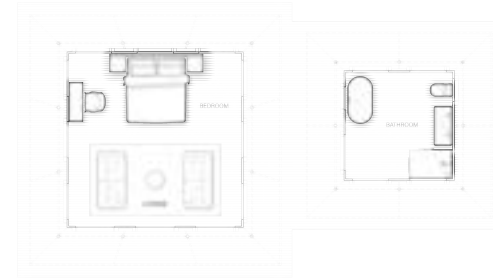

Curtains

Square tubing, body poles & webbing straps

Standard Size

3.4 m x 3.4 m - 11.2 m²

5.4 m x 5.4 m - 28.6 m²

11 ft x 11 ft - 120.8 ft²

17.6 ft x 17.6 ft - 308.9 ft²

Standard Floor Plan