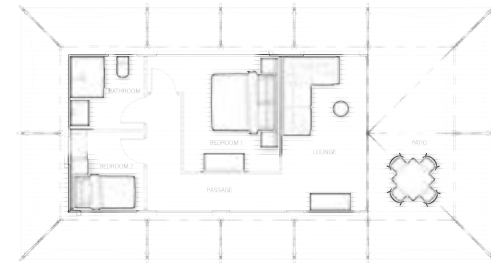

9.5 m x 5 m - 47.5 m²

31.2 ft x 16.4 ft - 511.3 ft²

Standard Floor Plan

Layout 1

Layout 2

Layout 3

Luxury Tent Range

Jabulela

Standard Size

13.2 m x 8 m - 63.1 m²

43.3 ft x 26.1 ft - 678.7 ft²

Factory Photo, South Africa

Standard Floor Plan

Layout 1

Layout 2

Layout 3