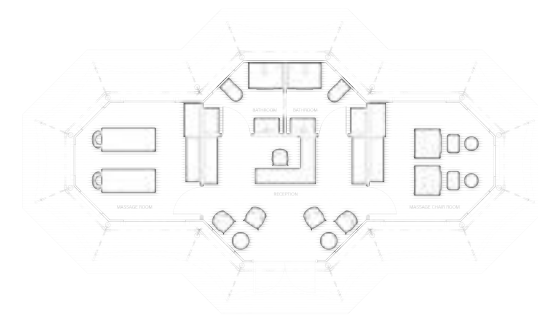

Standard Floor Plan

Layout 3