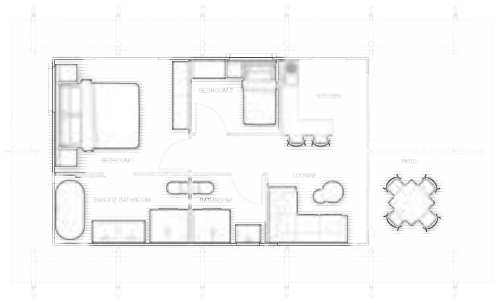

Curtains

Square tubing, body poles & webbing straps

Standard Size

8.4 m x 5 m - 42 m²

27.6 ft x 16.4 ft - 452.1 ft²

Standard Floor Plan

Layout 1

Layout 2