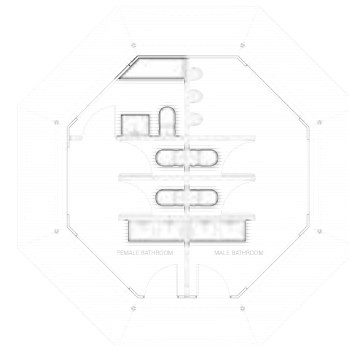

Standard Floor Plan

Layout 3