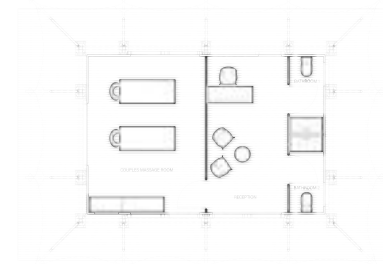

Standard Size

8 m x 5.5 m - 44 m²

26.25 ft x 18.05 ft - 473.6 ft²

Standard Floor Plan

Layout 1

Layout 2

Layout 3

Head-turning