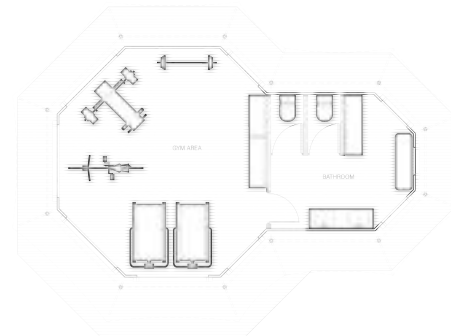

Curtains

Square tubing, body poles & webbing straps

Standard Size

3.4 m x 3.4 m - 11.2 m²

5.4 m x 5.4 m - 28.6 m²

11 ft x 11 ft - 120.8 ft²

17.6 ft x 17.6 ft - 308.9 ft²

Standard Floor Plan

Standard Size

9 m x 5.8 m - 38.4 m²

29.6 ft x 19.1 ft - 413.7 ft²

Standard Floor Plan

Layout 1

Layout 2

Layout 3

Luxury Tent Range