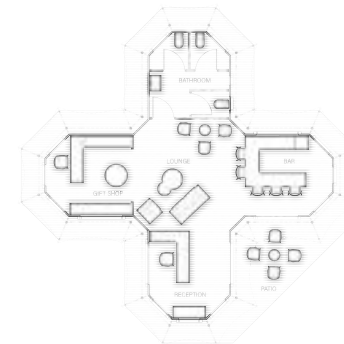

Square tubing, body poles & webbing straps

Standard Size

12.2 m x 12.2 m - 69.6 m²

40.1 ft x 40.1 ft - 748.8 ft²

Standard Floor Plan

Layout 1

Layout 2

Layout 3