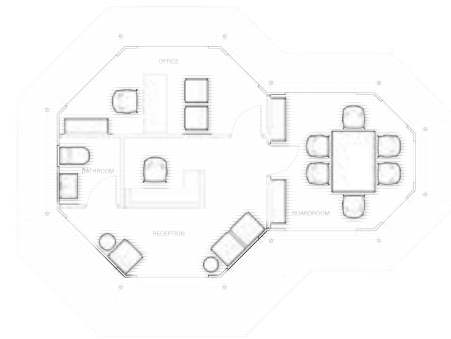

Curtains

Square tubing, body poles & webbing straps

Standard Size

3.4 m x 3.4 m - 11.2 m²

5.4 m x 5.4 m - 28.6 m²

11 ft x 11 ft - 120.8 ft²

17.6 ft x 17.6 ft - 308.9 ft²

Standard Floor Plan

Standard Size

9 m x 5.8 m - 38.4 m²

29.6 ft x 19.1 ft - 413.7 ft²

Standard Floor Plan

Layout 1

Layout 2

Layout 3

Luxury Tent Range