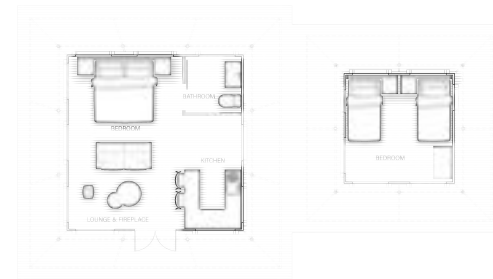

Standard Floor Plan

Layout 2