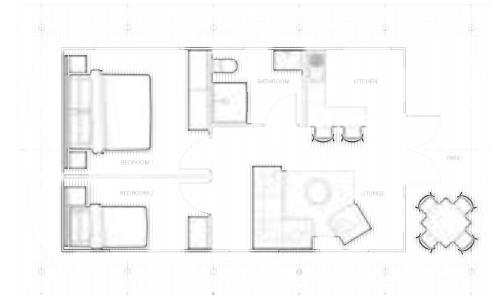

Inner ceiling

Curtains

Square tubing, body poles & webbing straps

Standard Size

8.4 m x 5 m - 42 m²

27.6 ft x 16.4 ft - 452.1 ft²

Standard Floor Plan

Layout 1