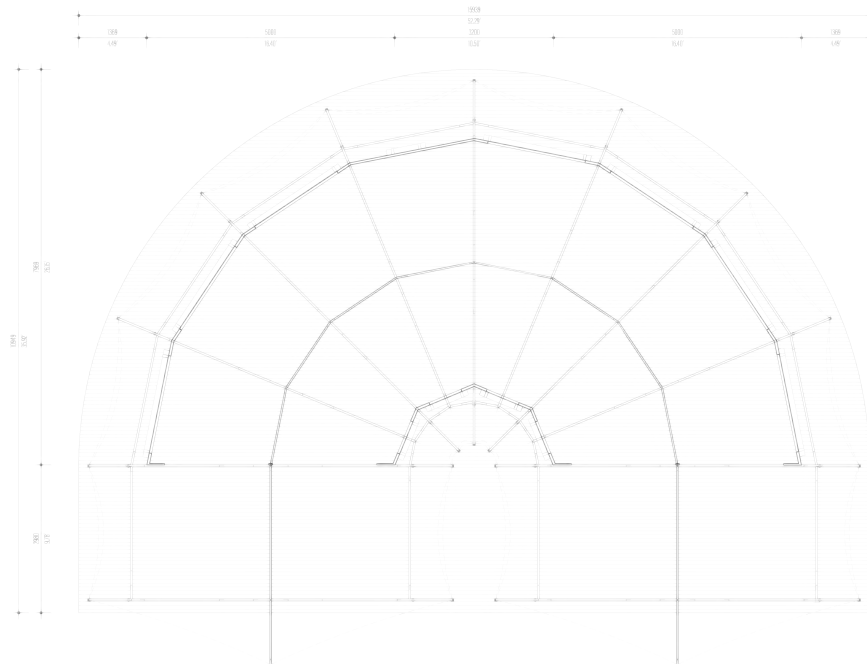

Curtains

Square tubing, body poles & webbing straps

Standard Size

3.4 m x 3.4 m - 11.2 m²

5.4 m x 5.4 m - 28.6 m²

11 ft x 11 ft - 120.8 ft²

17.6 ft x 17.6 ft - 308.9 ft²

Standard Floor Plan

9.5 m x 5 m - 47.5 m²

31.2 ft x 16.4 ft - 511.3 ft²

Standard Floor Plan

Layout 1

Layout 2

Layout 3

Luxury Tent Range

Jabulela

Standard Size

13.2 m x 8 m - 63.1 m²

43.3 ft x 26.1 ft - 678.7 ft²

Factory Photo, South Africa

Standard Floor Plan

Layout 1

Layout 2

Layout 3

Curtains

Square tubing, body poles & webbing straps

Standard Size

8.4 m x 5 m - 42 m²

27.6 ft x 16.4 ft - 452.1 ft²

Standard Floor Plan

Layout 1

Layout 2