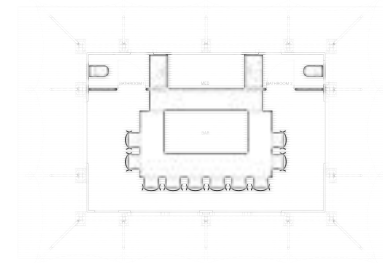

Standard Size

8 m x 5.5 m - 44 m²

26.25 ft x 18.05 ft - 473.6 ft²

Standard Floor Plan

Layout 1

Layout 2

Layout 3

Head-turning