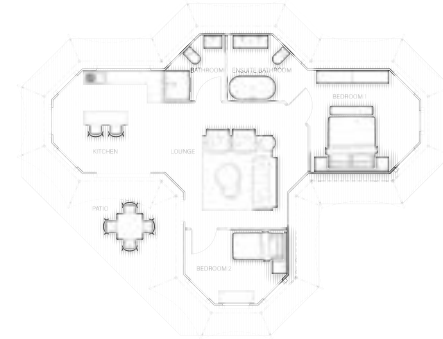

Square tubing, body poles & webbing straps

Standard Size

9 m x 12.2 m - 59.2 m²

29.6 ft x 40.1 ft - 637 ft²

Layout 1

Layout 2

Layout 3

Standard Floor Plan