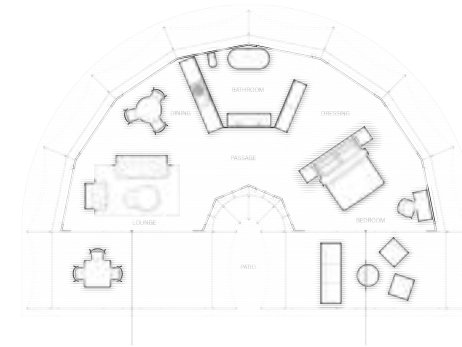

Standard Size

13.2 m x 8 m - 63.1 m²

43.3 ft x 26.1 ft - 678.7 ft²

Factory Photo, South Africa

Standard Floor Plan

Layout 1

Layout 2

Layout 3