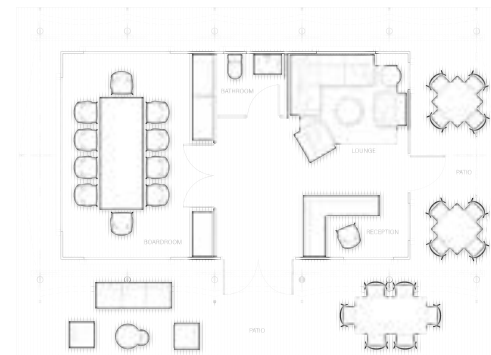

Standard Floor Plan

Layout 3