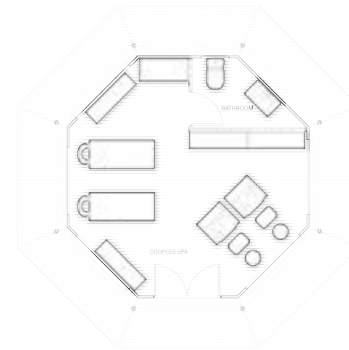

Standard Floor Plan

Layout 2