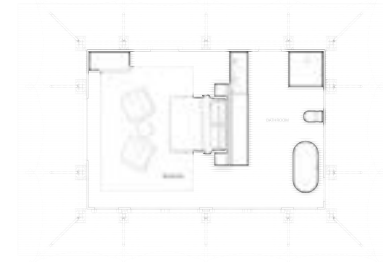

Standard Size

8 m x 5.5 m - 44 m²

26.25 ft x 18.05 ft - 473.6 ft²

Standard Floor Plan

Layout 1

Layout 2

Layout 3

Head-turning