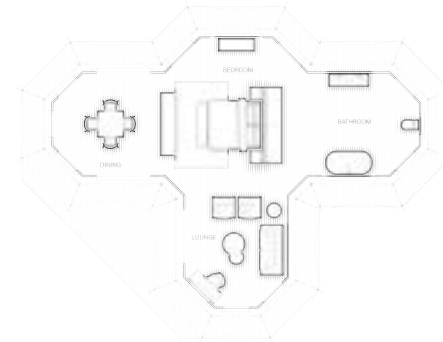

Layout 1

Standard Floor Plan