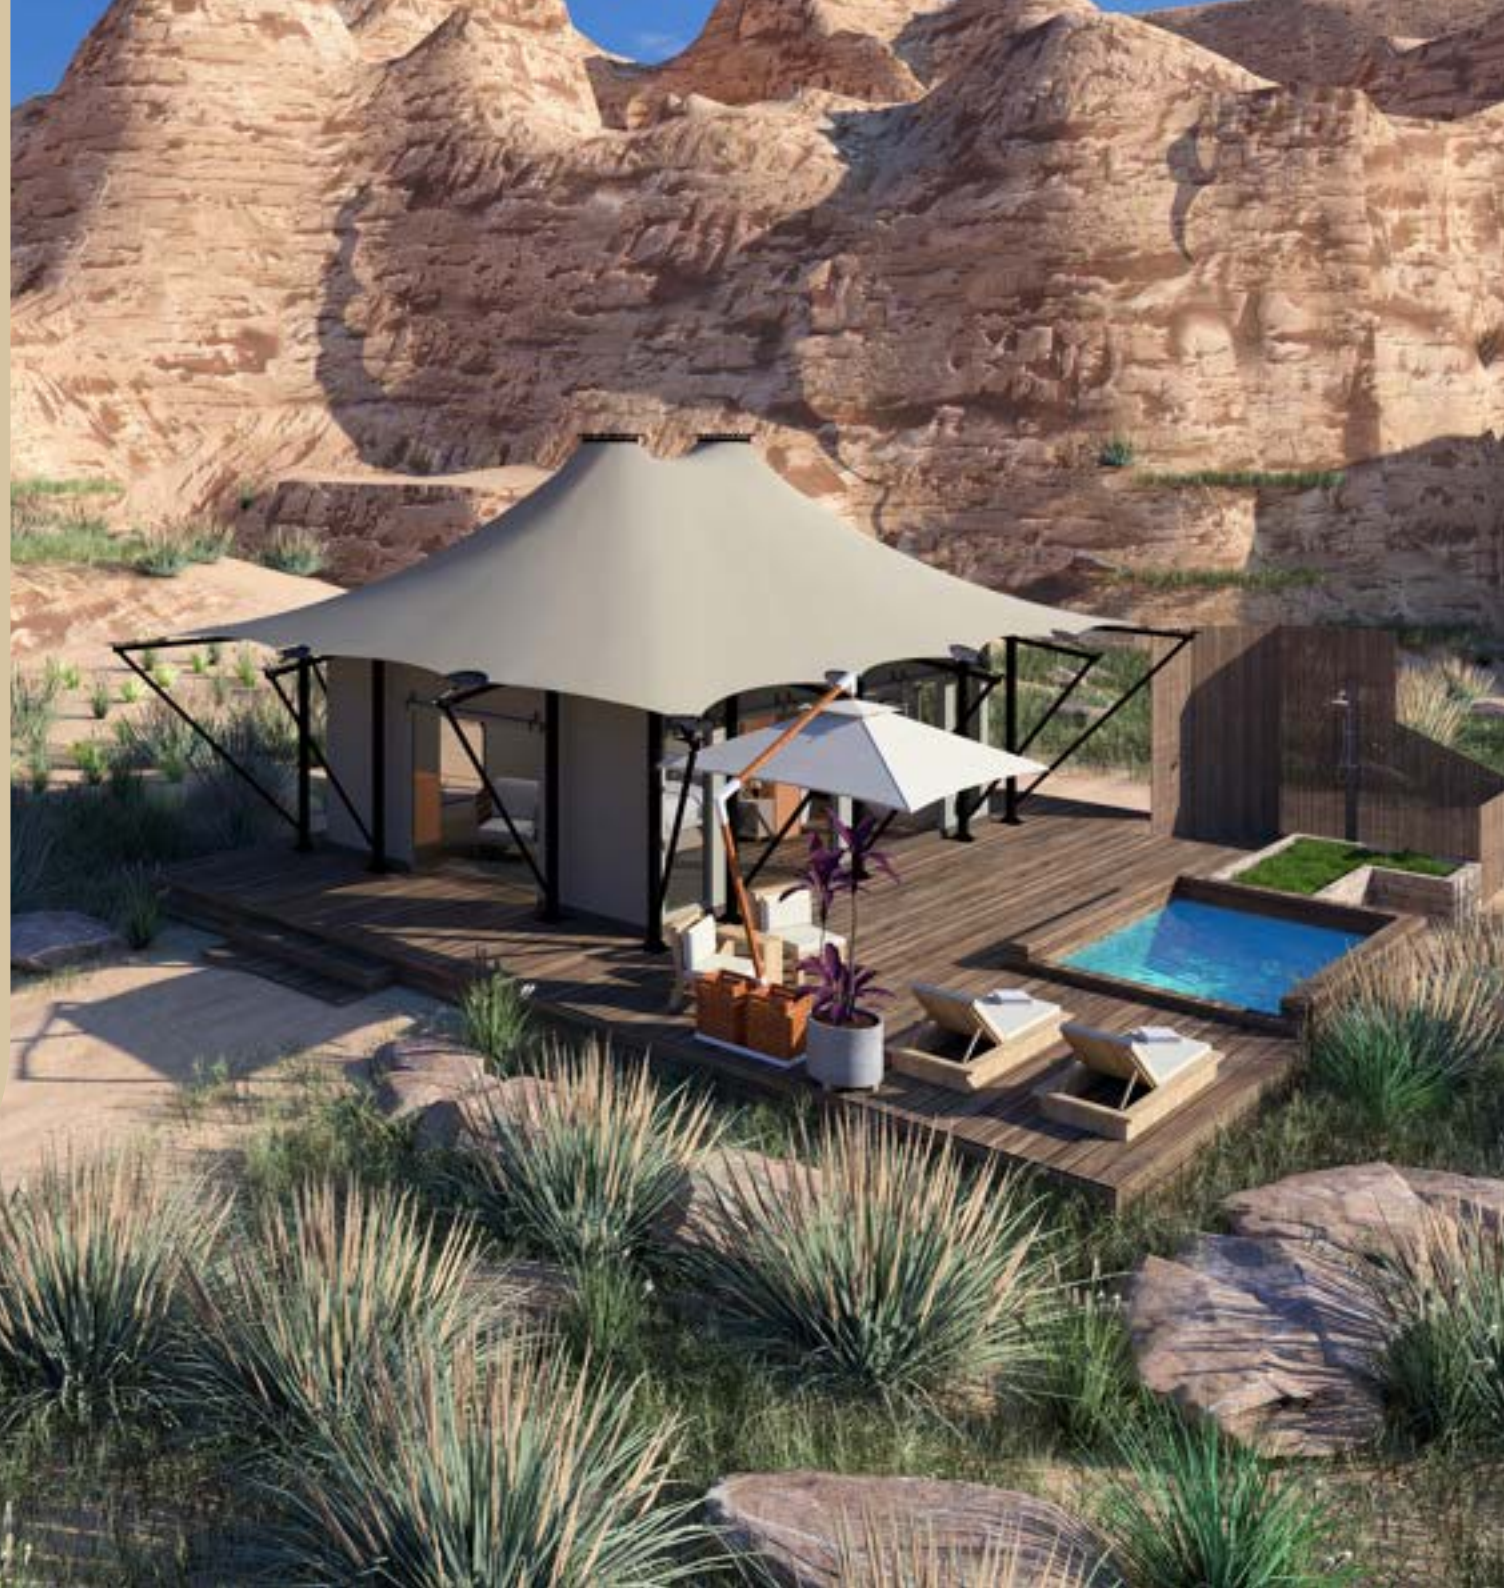

Luxury Tent Range

Falcon

Standard Features

- Powder coated steel frame
- 550 gsm Ripstop Canvas tent body
- Bull Denim Inner ceiling liner
- 840 gsm PVC membrane Roof
- Body poles &
  Webbing straps

Standard Size

8 m x 5.5 m - 44 m²

26.25 ft x 18.05 ft - 473.6 ft²