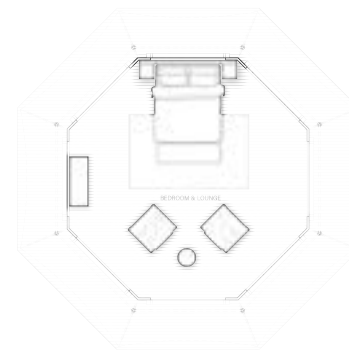

Standard Floor Plan

Layout 1