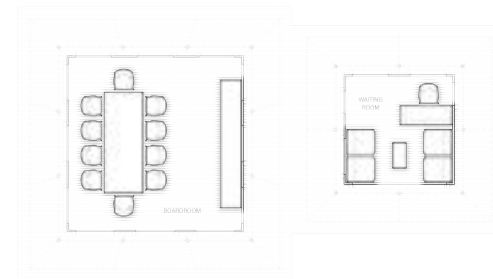

Standard Floor Plan

Layout 3