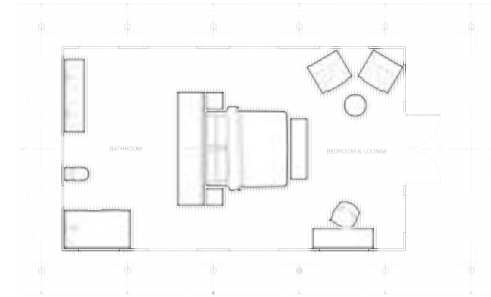

Inner ceiling

Curtains

Square tubing, body poles & webbing straps

Standard Size

8.4 m x 5 m - 42 m²

27.6 ft x 16.4 ft - 452.1 ft²

Standard Floor Plan

Layout 1