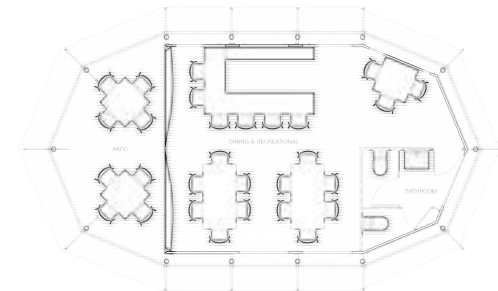

Standard Floor Plan

Layout 3