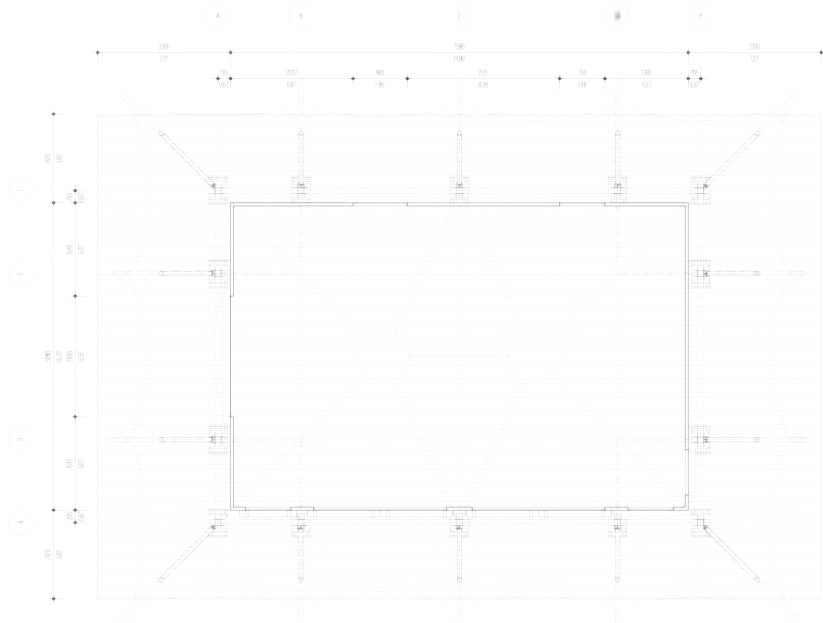

Standard Size

8 m x 5.5 m - 44 m²

26.25 ft x 18.05 ft - 473.6 ft²

Standard Floor Plan

Layout 1

Layout 2

Layout 3

Head-turning