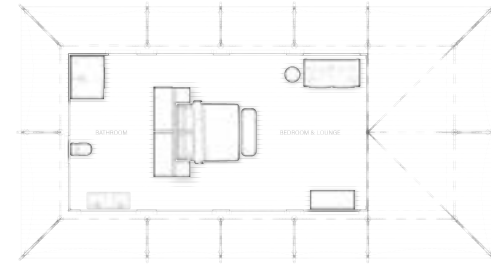

Curtains

Square tubing, body poles & webbing straps

Standard Size

3.4 m x 3.4 m - 11.2 m²

5.4 m x 5.4 m - 28.6 m²

11 ft x 11 ft - 120.8 ft²

17.6 ft x 17.6 ft - 308.9 ft²

Standard Floor Plan

9.5 m x 5 m - 47.5 m²

31.2 ft x 16.4 ft - 511.3 ft²

Standard Floor Plan

Layout 1

Layout 2

Layout 3

Luxury Tent Range

Jabulela

Standard Size

13.2 m x 8 m - 63.1 m²

43.3 ft x 26.1 ft - 678.7 ft²

Factory Photo, South Africa

Standard Floor Plan

Layout 1

Layout 2

Layout 3