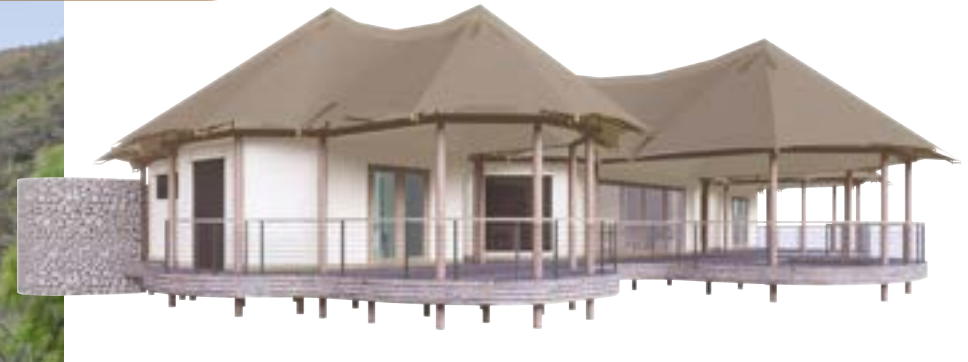

Luxury Tent Range

Shaka Collection

One Tent, Multiple Journeys