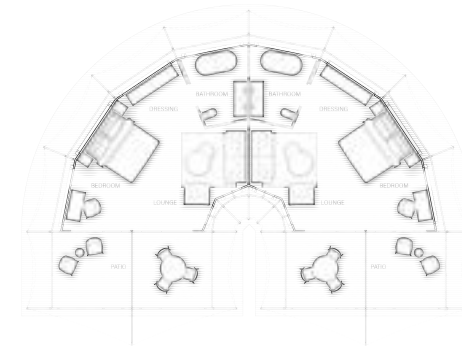

Curtains

Square tubing, body poles & webbing straps

Standard Size

3.4 m x 3.4 m - 11.2 m²

5.4 m x 5.4 m - 28.6 m²

11 ft x 11 ft - 120.8 ft²

17.6 ft x 17.6 ft - 308.9 ft²

Standard Floor Plan

9.5 m x 5 m - 47.5 m²

31.2 ft x 16.4 ft - 511.3 ft²

Standard Floor Plan

Layout 1

Layout 2

Layout 3

Luxury Tent Range

Jabulela

Standard Size

13.2 m x 8 m - 63.1 m²

43.3 ft x 26.1 ft - 678.7 ft²

Factory Photo, South Africa

Standard Floor Plan

Layout 1

Layout 2

Layout 3

Curtains

Square tubing, body poles & webbing straps

Standard Size

8.4 m x 5 m - 42 m²

27.6 ft x 16.4 ft - 452.1 ft²

Standard Floor Plan

Layout 1

Layout 2