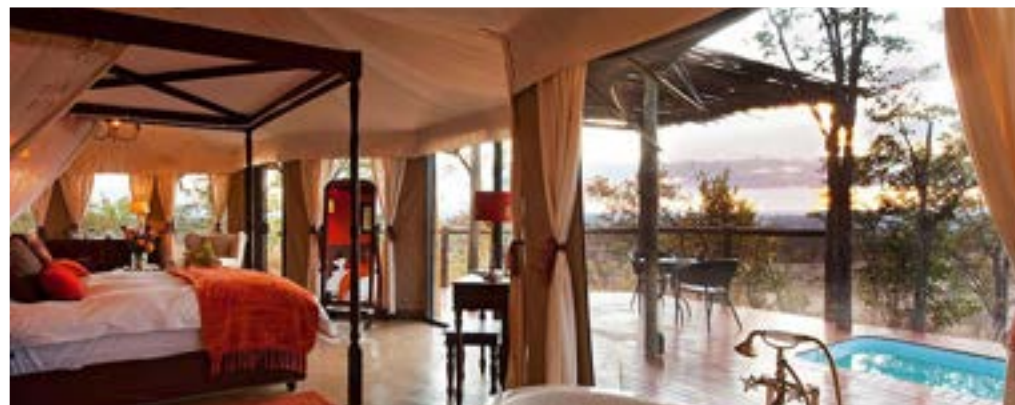

Wolwedan Dune Camp, Namibia

The Elephant Camp
Victoria Falls, Zimbabwe